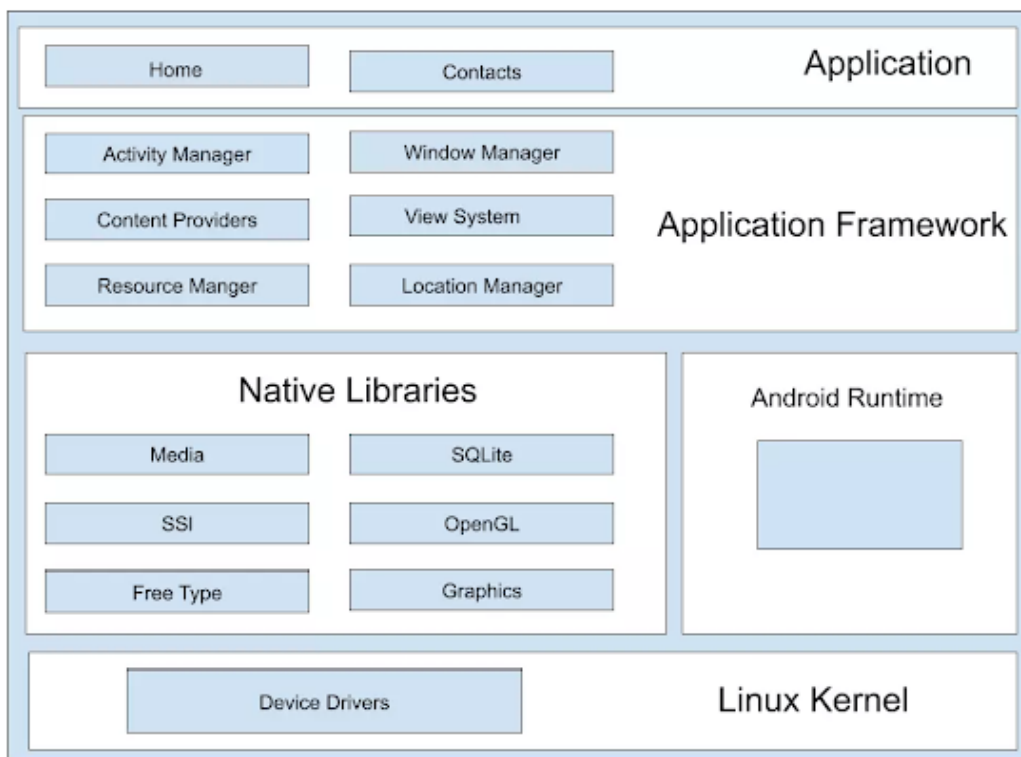

2007 ✓

2008

2006

2010

✓ 12. Linux kernel is the base of the Android platform. ? * 2/2

True ✓

False

✓ 13. Android Beam is based on _____ technology? * 2/2

Bluetooth

WIFI

GCM

NFC ✓

✓ 14. NFC stands for *

2/2

- Near Field Commucation
- Near Field Commucation technology ✓
- None of the above
- All of the above

✓ 15. Identify the following diagram *

2/2

- Activity Lifecucle
- Android Architecture ✓
- Android framework
- none of the above

Feedback

Happy Learning!

cwipedia.in

This content is neither created nor endorsed by Google. - [Terms of Service](#) - [Privacy Policy](#)